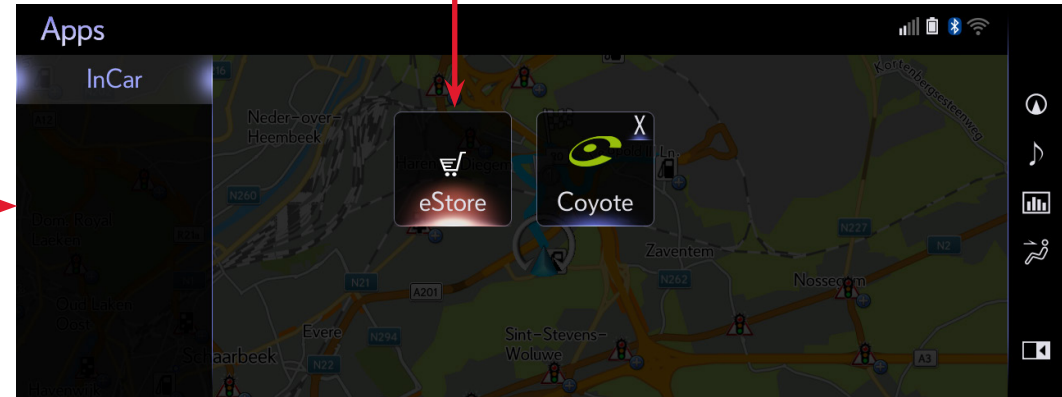

## Navigate to E-Store App

TOYOTA

ALWAYS A  
BETTER WAY

Select to display  
the next screen

Select to display  
the next screen

Select to  
display more  
information  
and install the  
app

Apps available  
to install

## Detail Screen

ALWAYS A  
BETTER WAY

Name of app

Coyote Series Apps

Expires:10-05-2020 NaN

Description of app

With Coyote, always be warned safely directly on your embedded screen. You will receive the relevant alert at the relevant moment, to adapt your driving style to road hazards reported by the Coyote community, in real-time.