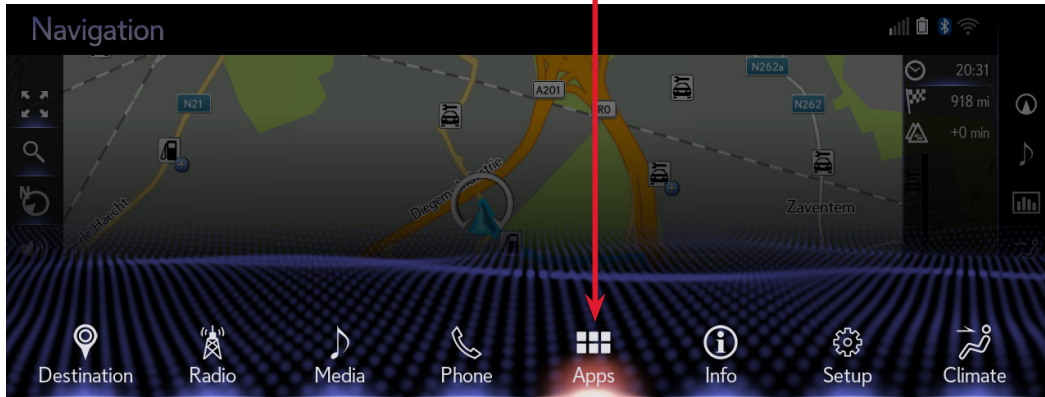

E-Store App Quick Start Guide

Navigate to E-Store App

TOYOTA

ALWAYS A
BETTER WAY

Select to display
the next screen